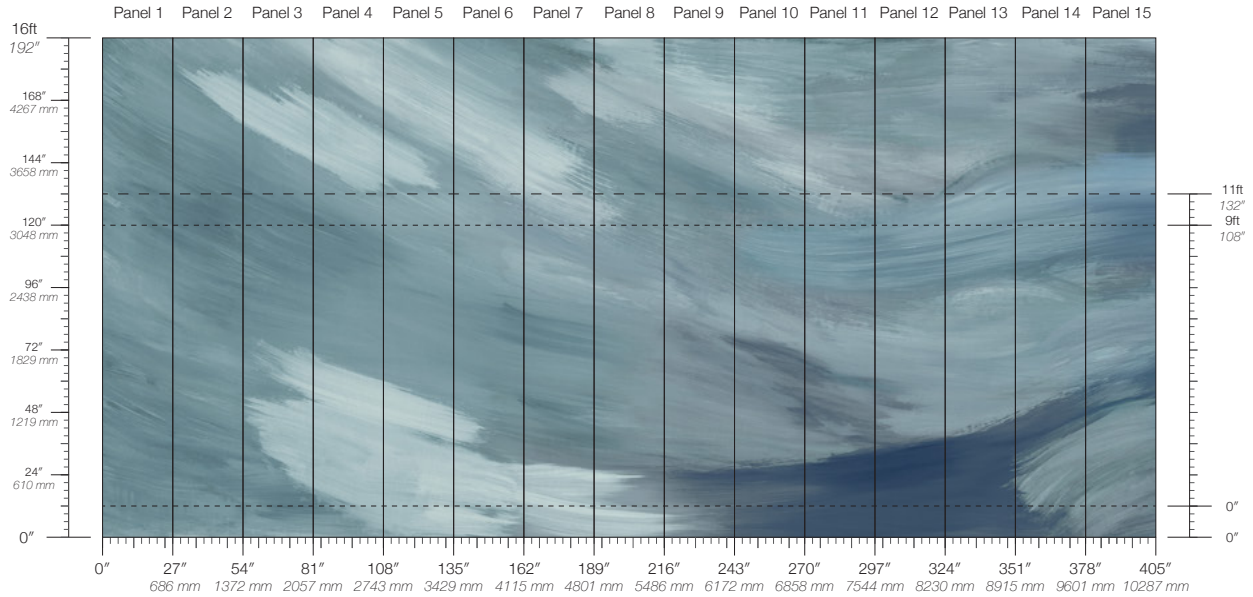

Luminous Brilliant

Suitable for residential and some commercial projects

COLOR

Brilliant

REPEAT

Non-repeating

DETAILS

Custom options available

DISCLAIMER

Refer to our website to see the full mural artwork. Reference the physical sample for color and texture. Panel maps represent mural artwork only.

ITEM

8603

STOCK

Made to order

MAINTENANCE

Water-based cleanser

CONTENT

Fiber Paper

LEAD TIME

4 weeks to print

ENVIRONMENTAL

FSC Certified Content

PANEL WIDTH

27" / 686 mm trimmed

MINIMUM

1 panel

SPCS

Cellulose & Polyester Fiber
4.33 oz/yd²
147 g/m²
Fibrous Surface Texture

PANEL HEIGHT

108" / 2743 mm base
132" / 3353 mm standard
192" / 4877 mm extended

PRICE

Available upon request

ORIGIN

USA

TESTING

ASTM E84 Adhered Class A