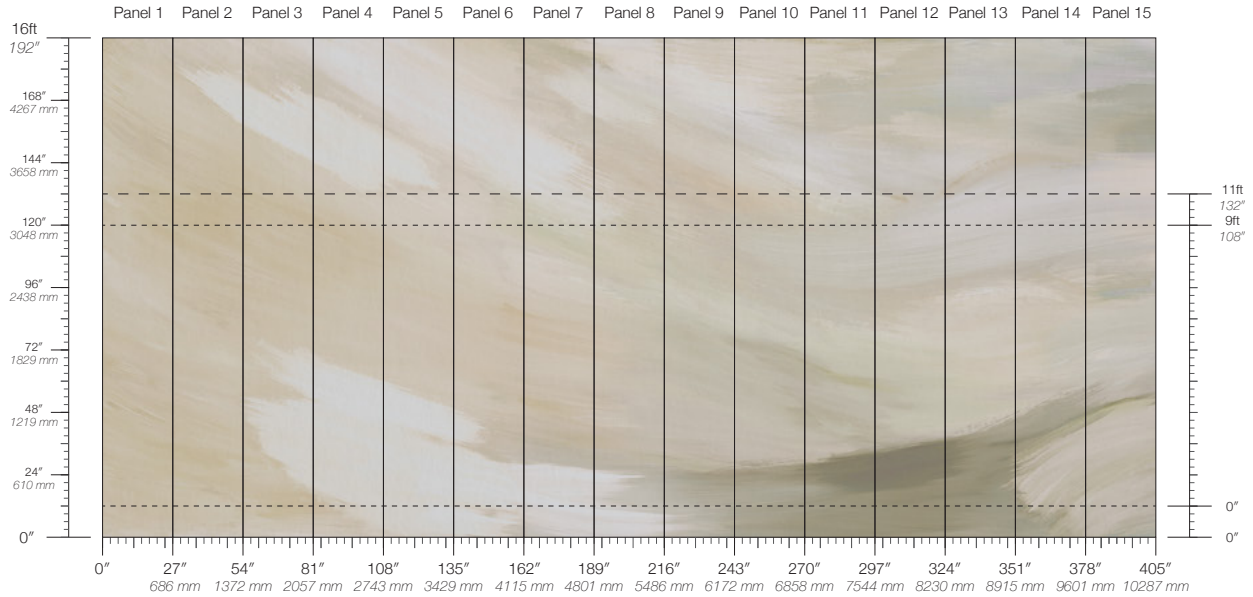

Luminous Lucent

Suitable for residential and some commercial projects

COLOR

Lucent

REPEAT

Non-repeating

DETAILS

Custom options available

DISCLAIMER

Refer to our website to see the full mural artwork. Reference the physical sample for color and texture. Panel maps represent mural artwork only.

ITEM

8606

STOCK

Made to order

MAINTENANCE

Water-based cleanser

CONTENT

Fiber Paper

LEAD TIME

4 weeks to print

ENVIRONMENTAL

FSC Certified Content

PANEL WIDTH

27" / 686 mm trimmed

MINIMUM

1 panel

SPCS

Cellulose & Polyester Fiber

PANEL HEIGHT

108" / 2743 mm base
132" / 3353 mm standard
192" / 4877 mm extended

PRICE

Available upon request

4.33 oz/yd²

147 g/m²

Fibrous Surface Texture

ORIGIN

USA

TESTING

ASTM E84 Adhered Class A