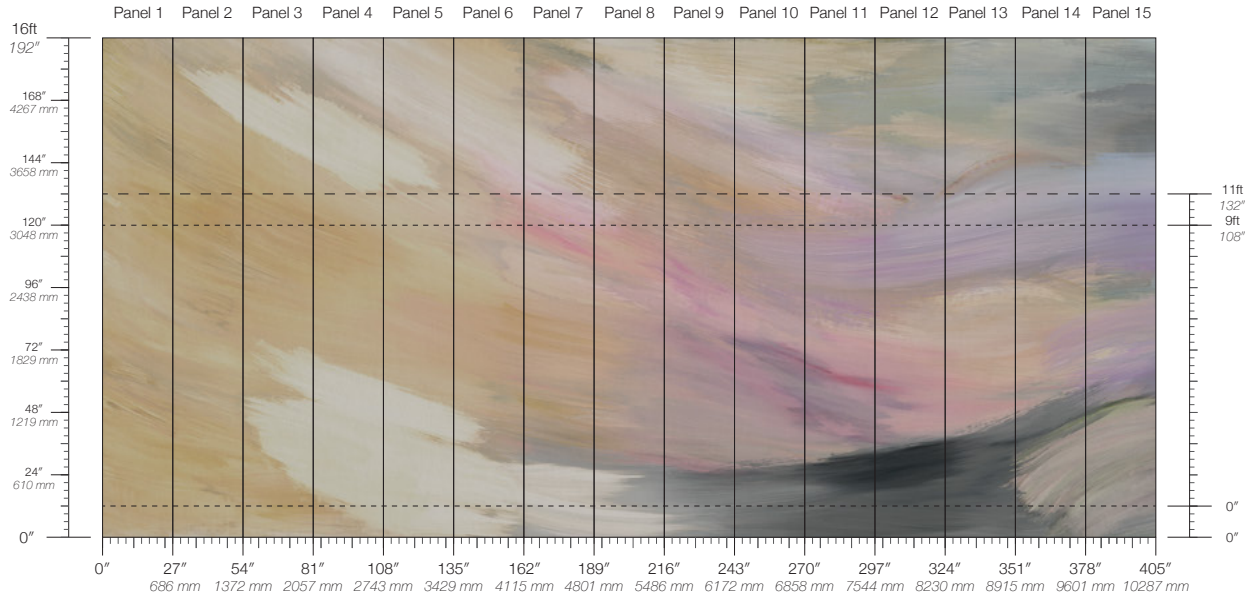

Luminous Flash

Suitable for residential and some commercial projects

COLOR

Flash

REPEAT

Non-repeating

DETAILS

Custom options available

DISCLAIMER

Refer to our website to see the full mural artwork. Reference the physical sample for color and texture. Panel maps represent mural artwork only.

ITEM

8605

STOCK

Made to order

MAINTENANCE

Water-based cleanser

CONTENT

Fiber Paper

LEAD TIME

4 weeks to print

ENVIRONMENTAL

FSC Certified Content

PANEL WIDTH

27" / 686 mm trimmed

MINIMUM

1 panel

SPECS

Cellulose & Polyester Fiber

4.33 oz/yd²

147 g/m²

Fibrous Surface Texture

PANEL HEIGHT

108" / 2743 mm base

132" / 3353 mm standard

192" / 4877 mm extended

PRICE

Available upon request

ORIGIN

USA

TESTING

ASTM E84 Adhered Class A